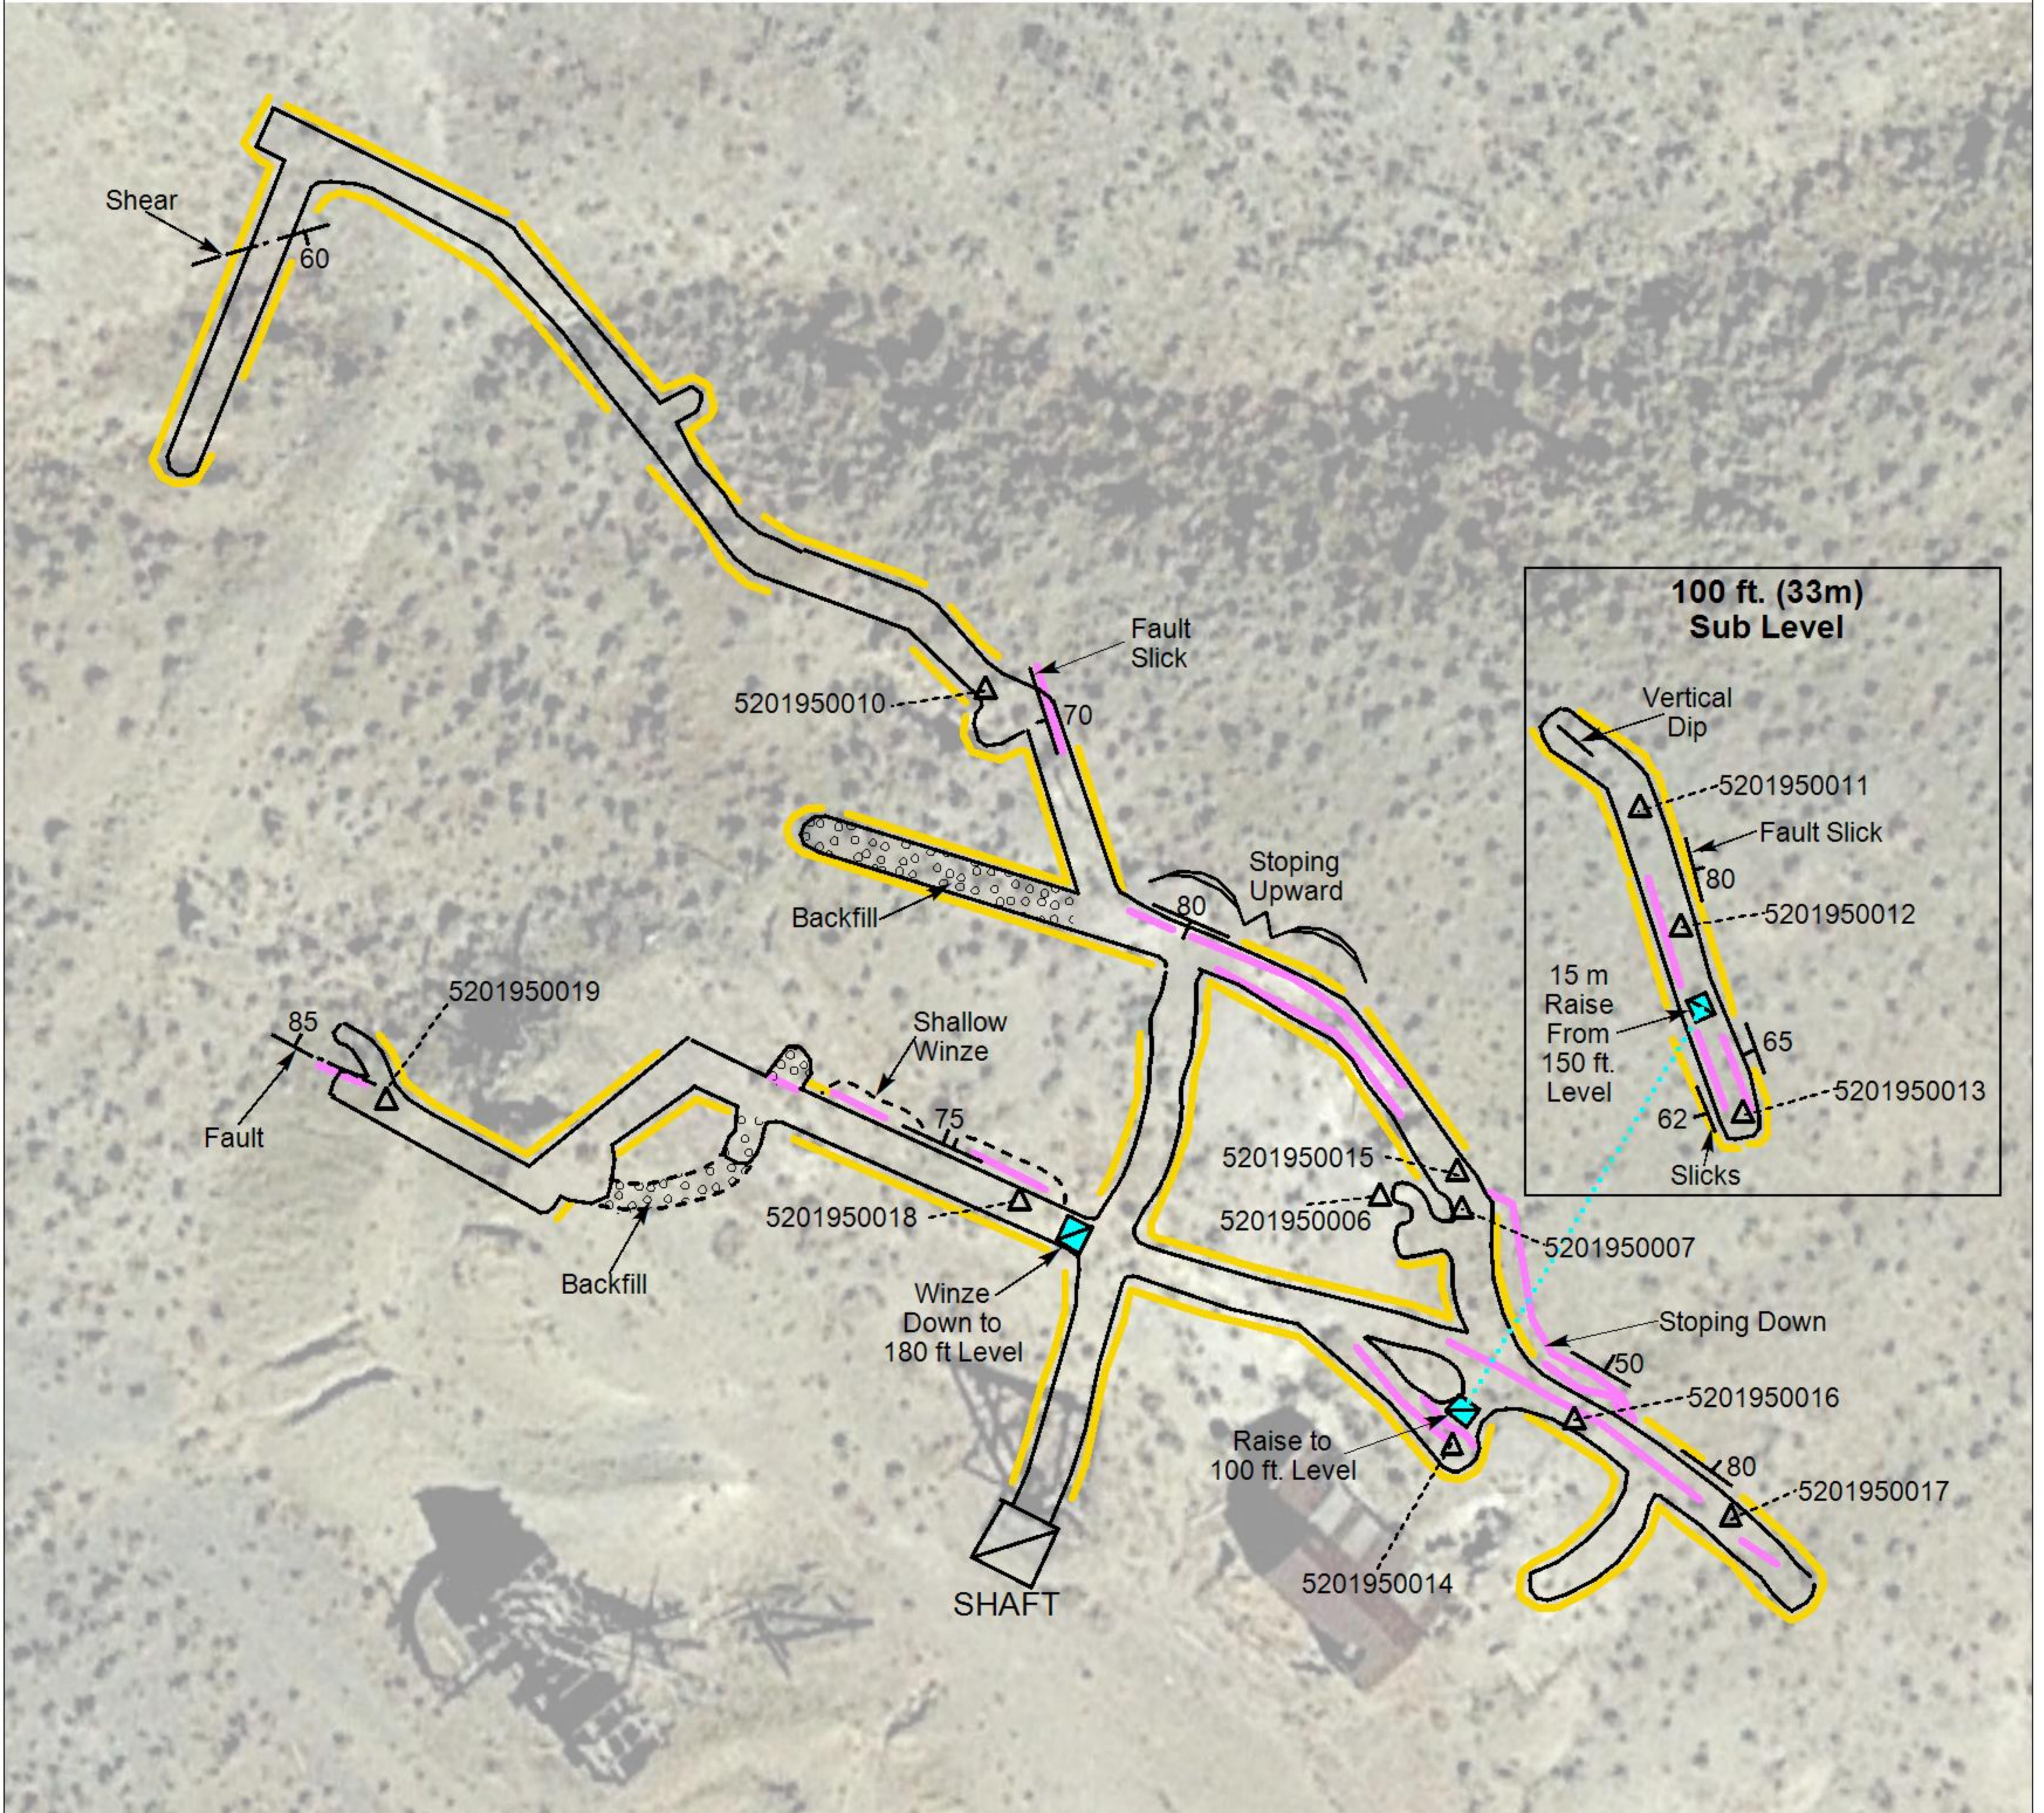

# LEGEND

- 5201950010      Sample Number
- △                      Sample Location
- Mafic Tuff with qtz/ser/FeOx Alteration
- Mineralization - black MnOx,  
white/brown clay, minor quartz

**NEVADA RAND MINE**  
**150 ft. (50m) Level, Plan View**  
**L. Griffin, August, 2019**